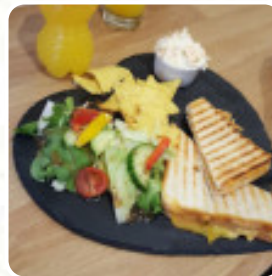

Bowrings Coffee Shop Menu

<https://menulist.menu>

63 Bridge St, Bassetlaw, United Kingdom

+441909807036

A complete [menu](#) of Bowrings Coffee Shop from [Bassetlaw](#) covering all **18** courses and drinks can be found here on the card. For seasonal or weekly deals, please get in touch via phone or use the contact details provided on the website. What [4Nick Tyler's W 4 years ago on Google](#) likes about Bowrings Coffee Shop:

First trip here this morning and was very pleasantly surprised. The coffee rivalled Costa in my opinion and the cakes were delicious. A couple of the menu items might be a little over priced but given Worksops notorious rates you can't blame the cafe. On the whole would recommend for a visit. I'll be returning soon [read more](#). The restaurant and its premises are wheelchair accessible and thus reachable with a wheelchair or physical limitations, Depending on the weather, you can also sit outside and be served. What [Buzzkill123](#) doesn't like about Bowrings Coffee Shop:

Been for a coffee with a friend coffee was bitter food looked like it had been left for hours, jacket was so dry and stale, bread has mould on it and not much salad and was wilted and slimy staff were rude and more bothered about chatting and doin there own thing when we complained they shrugged and carried on and didnt care i will never go there again [read more](#). The comprehensive range of **coffee and tea specialties** greatly enhances the value of a visit to Bowrings Coffee Shop, In addition, you'll find sweet delicacies, cake, small snacks and chilled refreshments and hot beverages here. In case you want to have breakfast, a hearty brunch is offered to you, Besides the delicious [sandwiches](#), small salads and other snacks also make a good snack.