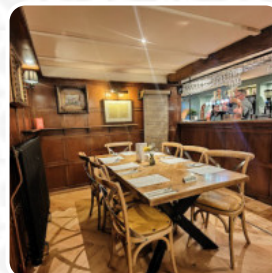

Here you can find the [menu](#) of **Montagu's At The Wortley Arms** in Sheffield. At the moment, there are 18 menus and drinks on the menu. You can inquire about *seasonal* or *weekly deals* via phone. What [User](#) likes about Montagu's At The Wortley Arms:

McGilverys always was the best fish and chips when they were located in Fox Valley. Their recent move to The Wortley Arms was a good enough reason to take my parents there for their 55th wedding anniversary. Good to report that the fish and chips are still absolutely amazing Mum said the pie was wonderful too. All the very best wishes to Wendy and Alan for their new venture. Absolutely, we'll be back. [read more](#). The place also offers the possibility to sit outside and be served in pleasant weather. What [Trinity02 2017](#) doesn't like about Montagu's At The Wortley Arms:

Very disappointed. We booked in for the Valentines meal and was made to wait 50mins for our starters. When they eventually arrived the food was cold. The meal was not up to the usual standard of the main restaurant which was a shame. The upstairs bar area was out of use and the whole evening was a bit of a let down. Regrettably we will not be booking the Valentines package again. [read more](#). If you want to a cocktail after work and hang out with friends, Montagu's At The Wortley Arms from Sheffield is a good bar, the restaurant offers but also meals from the European context. Moreover, there are a wealth of **classically British** menus on the list that will evoke nostalgic feelings in every Brit abroad, The customers of the establishment also appreciate the large selection of various coffee and tea specialities that the establishment has to offer.