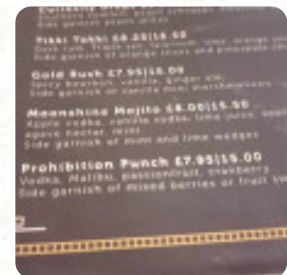

Topsy Teapot Menu

<https://menulist.menu>
9 High Street, King's Lynn, United Kingdom
+441553768600 - <https://tipsyteapot.co.uk/>

Here you can find the menu of Topsy Teapot in King's Lynn. At the moment, there are **18** dishes and drinks on the menu. You can inquire about *changing offers* via phone. What [User](#) likes about Topsy Teapot: I was a friend for the first time for my mother's birthday. we had an amazing time, the server was nice, the tapas were to die for it is a fun atmosphere. my mother, who in her 80s thought it was wonderful! we shared 6 tapas and all were 10/10 and we were a little surprised how filled they were. the price of eating was very good at 6 tapas for £22. the coffee was also very good something of a rarity in this city. a w... [read more](#). You can use the WiFi of the restaurant free of charge, Depending on the weather conditions, you can also sit outside and eat and drink. The rooms on site are accessible, and therefore no problem for visitors with wheelchairs or physiological limitations. Topsy Teapot from [King's Lynn](#) is a good option for a bar if you want to have **a beer after work** and hang out with friends, You can't absolutely nothing wrong, especially with bite-sized Tapas, because there is something for all tastes. In this restaurant there is also an comprehensive selection of coffee and tea specialties not to forget, They also present nice South American dishes to you on the menu.

Tipsy Teapot Menu

Pizza

FUSION PIZZA

Main courses

NACHOS

Chicken

CHICKENWINGS

Dessert