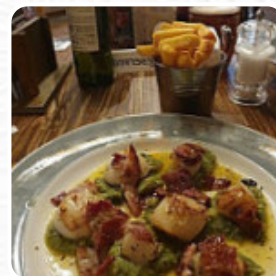

## ***The Bryn Owain Menu***

<https://menulist.menu>

Stalling Down, Cowbridge I-CF71 7DT, United Kingdom  
+441446776070 - <https://greeneking-pubs.co.uk>

Here you can find the [menu](#) of **The Bryn Owain** in [Cowbridge](#). At the moment, there are 19 dishes and drinks on the menu. You can inquire about seasonal or weekly deals via phone. What [User](#) likes about The Bryn Owain: came here on the way to home on mai bank holiday. many choice on the menu was our eating amazing really friendly staff. we sat up with our 2 young children. great end for a great day out. we come back and would definitely recommend everyone who asks. [read more](#). A roundtrip through Great Britain without getting on a plane is easily possible when it comes to culinary delights: The Bryn Owain in Cowbridge traditionally shines for example with *Fish and Chips*, mashed potatoes or roast with Yorkshire Pudding and as dessert a **fine Trifle**, You can take a break at the bar with a cool beer or other alcoholic and non-alcoholic drinks. It goes without saying that a suitable drink completes a meal; therefore this gastropub provides a diverse range of delicious and local alcoholic options, be it beer or wine, The barbecued food is freshly cooked here on an open flame.