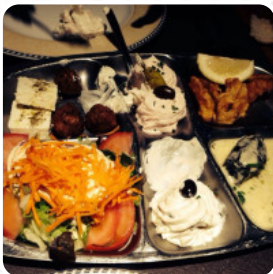

Here you can find the [menu](#) of **Play Bouzouki** in Sint-pieters-leeuw. At the moment, there are 18 dishes and drinks on the menu. You can inquire about seasonal or weekly deals via phone. What [User](#) likes about Play Bouzouki:

top of the top! always as excellent for years! service: dine in meal type: dinner price per person: 70–80 € eating: 5 service: 5 atmosphere: 5 parking: many parking spaces free parking [read more](#). The restaurant is accessible and can therefore also be used with a wheelchair or physical limitations, Depending on the weather conditions, you can also sit outside and have something. Play Bouzouki from [Sint-pieters-leeuw](#) is a good place for a bar to **have a beer after work** and be able to hang out with friends, also, the Greek delicacies are highly appreciated by the guests of the restaurant. Not to be overlooked is also the large variety of *coffee and tea specialties* in this restaurant.