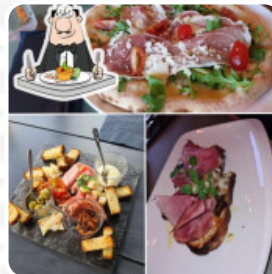

On this webpage, you can find the **complete [menu](#)** of Casa Nostra from [Gol](#). Currently, there are 16 meals and drinks available. For *seasonal or weekly deals*, please contact the restaurant owner directly. You can also contact them through their website. What [User](#) likes about Casa Nostra:

very nice place and well executed, eating was also very good and something else than what they get in the regular at all other pizzas: especially good at spicy pizzas! I would go back next time, I am also 10/10! great service and unusual friendly waiter! [read more](#). The restaurant also offers the possibility to sit outside and eat in nice weather, And into the accessible rooms also come guests with wheelchairs or physical disabilities. Enjoy the savory dishes and enjoy the great view of the local **landmarks** at the establishment, and you can look forward to the tasty typical seafood cuisine. Most courses are prepared in a short time for you and served, and you will find genuine Italian cuisine with classics like [pizza](#) and pasta.