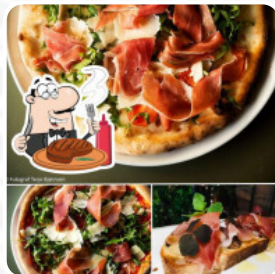

On this webpage, you can find the **complete [menu](#)** of Casa Nostra from [Gol](#). Currently, there are 16 meals and drinks available. For *seasonal or weekly deals*, please contact the restaurant owner directly. You can also contact them through their website. What [User](#) likes about Casa Nostra:

very nice place and well executed, eating was also very good and something else than what they get in the regular at all other pizzas: especially good at spicy pizzas! I would go back next time, I am also 10/10! great service and unusual friendly waiter! [read more](#). The restaurant also offers the possibility to sit outside and eat in nice weather, And into the accessible rooms also come guests with wheelchairs or physical disabilities. Enjoy the savory dishes and enjoy the great view of the local **landmarks** at the establishment, and you can look forward to the tasty typical seafood cuisine. Most courses are prepared in a short time for you and served, and you will find genuine Italian cuisine with classics like [pizza](#) and pasta.