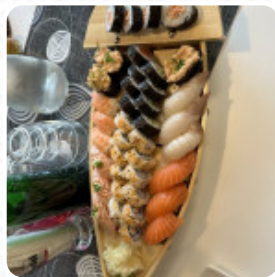

## ***Ln-sushi Art Menu***

<https://menulist.menu>  
Mäntyviita 6, 02110 Espoo, Finland  
+358447292984 - <http://www.sushiart.fi/>

Here you can find the [menu](#) of Ln-sushi Art in Espoo. At the moment, there are 18 courses and drinks on the food list. You can inquire about [changing offers](#) via phone. What [Mini Nguyen](#) likes about Ln-sushi Art: Here again, to day I chose chef recommendation it's perfect for one.. remember ask for sashimi Service: Dine in Meal type: Lunch Price per person: €30–35 Food: 5 Service: 4 Atmosphere: 4 Parking space: Plenty of parking Parking options: Free parking lot [read more](#). The premises on site are wheelchair accessible and can also be used with a wheelchair or physiological limitations, Depending on the weather, you can also sit outside and be served. Traditional courses are prepared in the kitchen of Ln-sushi Art in Espoo with original **Asian spices delicious**, Besides, the inventive blend of different meals with new and partially adventurous products is appreciated by the visitors - a beautiful case of Asian Fusion. The delightful [Sushi](#) such as Maki and Te-Maki however, is the undisputed highlight of this establishment, The guests of the establishment are also thrilled with the comprehensive variety of differing coffee and tea specialities that the restaurant offers.