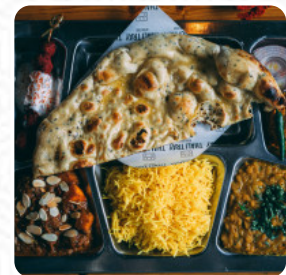

## *Thali Tray Menu*

<https://menulist.menu>

Stepney Bank, Newcastle upon Tyne, United Kingdom

+447535625601,+441912212266

A comprehensive [menu](#) of Thali Tray from Newcastle upon Tyne covering all **17** courses and drinks can be found here on the card. For **seasonal or weekly deals**, please get in touch via phone or use the contact details provided on the website. What [User](#) likes about Thali Tray: cozy place urban chic environment. order at the table with a QR code. great place to visit when they pub hopping to ouseburn. Masala-Fries lacked taste and wash was meh. the maisbhajiya was good. Naan's are below average Thali tablets are the stars of the show. Price/performance ratio also at approx.14. [read more](#). When the weather is nice you can also have something outside, And into the accessible rooms also come visitors with wheelchairs or physical disabilities. What [FrequentFoodie294](#) doesn't like about Thali Tray: Great concept for curry lovers with lots of choice. I've been before and sadly this experience was below par. Most of the dishes were bland and lacked flavour and the meat portions were stingy. Really really disappointed. [read more](#). During a meal, a good drink is essential. In this gastropub, you not only get delicious cuisine from the menu but also a comprehensive and particularly good assortment of good beers and other alcoholic beverages that go well with the food, Forbreakfast a delicious brunch is offered here. After the meal (or during it), you can also relax at the bar with a alcoholic or non-alcoholic drink, With traditional Indian spices, menus are delicious and freshly prepared.