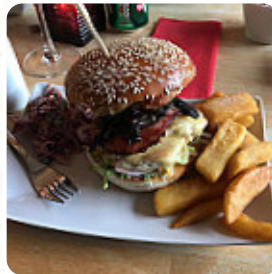

Gastronomical Burgers And Desserts Menu

<https://menulist.menu>

Ferny Hill Farm Tea Rooms, Enfield, United Kingdom

+447909262227 - <http://www.facebook.com/gastronomicalUK/timeline>

On this website, you can find the complete menu of Gastronomical Burgers And Desserts from Enfield. Currently, there are 16 dishes and drinks up for grabs. For **changing offers**, please contact the owner of the restaurant directly. You can also contact them through their website. What [User](#) likes about Gastronomical Burgers And Desserts:

I have been here several times now and I can honestly say the food is amazing.. the burgers are spot on... the baked Camembert starter is so delicious. The chips are also a firm favourite there is not one thing on the menu that I...can complain about. The service is great the food is amazing and it's local. What more can a girl want there is something for everyone. Compliments to the chef.. [read more](#). The restaurant and its rooms are wheelchair accessible and thus usable with a wheelchair or physiological limitations. Gastronomical Burgers And Desserts from Enfield is a good option for a bar if you want to have a cocktail after work and hang out with friends, And of course, you should also try the scrumptious burgers, with sides such as fries, salads, or wedges provided. If you decide to come for breakfast, a **tasty brunch** is ready for you.