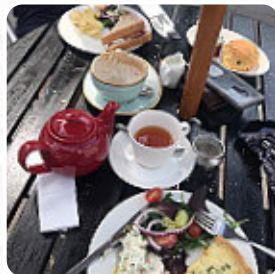

Minstrels Gallery Menu

<https://menulist.menu>

Berkeley Square, South Lakeland, United Kingdom

(+44)1539436423,(+44)1539436990 - <http://hawksheadfineteas.co.uk/Minstrels-Gallery.html>

Here you can find the menu of Minstrels Gallery in South Lakeland. At the moment, there are 16 courses and drinks on the food list. You can inquire about **changing offers** via phone. What [Lena Schneider](#) likes about Minstrels Gallery:

We ordered one traditional one savoury afternoon tea to share). We can honestly say it was the best afternoon tea we've ever had and we've had one at The Ritz). The food was freshly homemade with a good choice of sandwiches cakes. Absolutely delicious. Staff were very obliging too. Thank you. [read more](#). The rooms in the restaurant are wheelchair accessible and can also be used with a wheelchair or physiological limitations, Depending on the weather, you can also sit outside and have something. What [E B](#) doesn't like about Minstrels Gallery:

The customer service here is shocking. I don't actually think they want anyone in there. We arrived on a very rainy day and took the last table for two. We then sat and witnessed other customers arriving to be told very rudely that they were full, the staff were not pleasant to anyone as it appeared they couldn't cope with the endless customers. We placed our order, 2 coffees and one cake to which the waitress, quite... [read more](#). At Minstrels Gallery in South Lakeland, there are **delicious sandwiches, small salads and further snacks** for quick hunger, as well as hot and cold drinks, for breakfast they serve a *varied breakfast* here. Not to be left out is the comprehensive selection of coffee and tea specialties in this restaurant, Those who are passionate about the British cuisine will enjoy the extensive selection of traditional dishes and indulge in the taste of England.