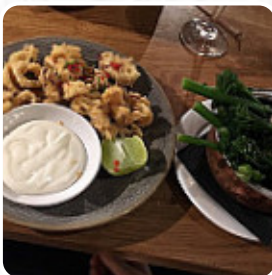

The Commission Menu

<https://menulist.menu>

Southern Perimeter Road, Hillingdon, United Kingdom

+447720202189 - <http://drakeandmorgan.co.uk/the-commission/>

On this site, you can find the complete menu of The Commission from Hillingdon. Currently, there are **16** courses and drinks available. For *seasonal or weekly deals*, please contact the owner of the restaurant directly. You can also contact them through their website. What [User](#) likes about The Commission: my man and I had here a review in london and decided to eat at the comission at lunchtime. we had a really long day, as we missed our flight to pisa and wasted a whole day for him. nirmal greeted us and was such a great waiter! he sat in the comfortable sitting, gave us great recommendations and was friendly enough to tell us as long as we want! my man had the roasted chicken and I tried the curry chicken...both were... [read more](#). In beautiful weather you can even eat in the outdoor area, And into the accessible spaces also come guests with wheelchairs or physiological limitations. What [Roberto52Bruno](#) doesn't like about The Commission: It is located inside Heathrow Airport and it seemed to me the nicest place of the whole airport. We simply ate a couple of Cheeseburger without particular positive or negative reports and drank a couple of beers; average service as well as account. [read more](#). The Commission from Hillingdon is famous for its mouth-watering burgers, to which aromatic fries, salads and other sides are provided, there are also delectable [vegetarian](#) meals on the menu. You have the option to, after the meal (or during it), still relax at the bar with an **alcoholic or non-alcoholic drink**, here they serve a comprehensive brunch in the morning.

The Commission Menu

Burgers

CHEESE BURGER

Extras

SWEET POTATO

Side dishes

SWEET POTATO FRIES

Starters & Salads

FRIES

Chicken

CURRY CHICKEN

Indian

CHICKEN CURRY

Cocktails

MOJITO

American Food