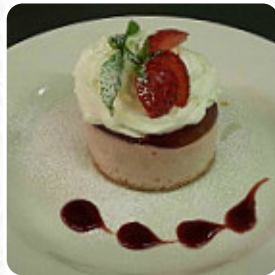

A complete [menu](#) of The Masons Arms from Malvern Hills covering all 16 meals and drinks can be found here on the menu. For **changing offers**, please get in touch via phone or use the contact details provided on the website. What [Foodiejem](#) likes about The Masons Arms:

I always enjoy the drive through the countryside to this pretty and relaxing pub. We visited for lunch and ordered the mezze and a couple of extra items from the tapas menu. It all arrived beautifully presented and we had a highly enjoyable time munching our way through all the different flavours ! In fact there was so much we couldn't polish it all off much as we would have liked to ! I definitely recommend visiting... [read more](#). The restaurant offers complimentary WLAN for its customers, Depending on the weather conditions, you can also sit outside and eat. The premises on site are accessible, and therefore no problem for customers with wheelchairs or physiological limitations. At The Masons Arms in Malvern Hills, you get a *abundant brunch* for breakfast and you can eat as much as you want feast, You shouldn't miss the opportunity to try the delicate [pizza](#), baked fresh in an original manner. At the bar, you can still relax after the meal (or during it) with an **alcoholic or non-alcoholic drink**, Particularly fans of the British cuisine are excited about the large variety of traditional dishes and love the typical English cuisine.