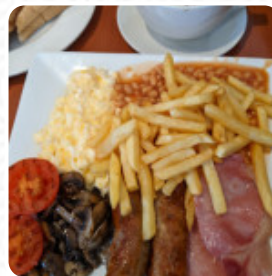

A complete [menu](#) of Coffee Break from Kingston upon Thames covering all 16 courses and drinks can be found here on the menu. For **seasonal or weekly deals**, please get in touch via phone or use the contact details provided on the website. What [TomW3565](#) likes about Coffee Break:

I ordered jacket potato with chilli and cheese and thought it was great. Uncomplicated and satisfying food at really decent prices. Had great chat with the staff. [read more](#). You can use the WLAN of the place at no extra cost, Depending on the weather conditions, you can also sit outside and be served. The rooms on site are accessible, and therefore no problem for visitors with wheelchairs or physical limitations. What [Mark S](#) doesn't like about Coffee Break:

Excellent little coffee shop, always very welcoming and friendly staff definitely recommend this place for food and drink and the sausages are the best in Kingston [read more](#). In the morning, you can enjoy a diverse brunch at Coffee Break, freely at your own will, Also, the guests of the restaurant love the extensive selection of differing coffee and tea specialities that the establishment has to offer. In addition to small snacks, sweet pieces and cakes, we also serve **cold and hot drinks**.