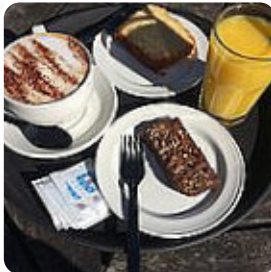

Garden Cafe Menu

<https://menulist.menu>

Queen Mary's Garden, Inner Circle, Regents Park, City of London, Westminster, United Kingdom

+442079355729 - <http://www.companyofcooks.com/index.php?id=9&detail=6>