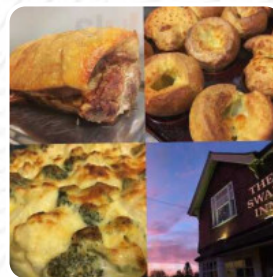

The Swan Inn Menu

<https://menulist.menu>
Thetford Road, St Edmundsbury, United Kingdom
(+44)1359221900

A complete [menu](#) of The Swan Inn from St Edmundsbury covering all 17 meals and drinks can be found here on the food list. For [changing offers](#), please get in touch via phone or use the contact details provided on the website. What [Margarete Okuneva](#) likes about The Swan Inn: a good old fashion beer! the locally brewed strawberry earth is an absolute must. I could've got this all day long. eating here is also very good. I had a tuna melt and my other half had a prawn cocktail. both courts were great. I wouldn't hesitate to eat again. [read more](#). The premises on site are wheelchair accessible and can also be used with a wheelchair or physiological disabilities, and there is no-charge WiFi. If the weather conditions are right, you can also be served outside. At The Swan Inn in St Edmundsbury you can *try delicious vegetarian courses*, that are free from any animal meat or fish, Furthermore, the drinks menu in this eatery is impressive and offers a good and comprehensive assortment of beers from the area and from worldwide, which are definitely worth a try. You have the option to, after the meal (or during it), still relax at the bar with an **alcoholic or non-alcoholic drink**.