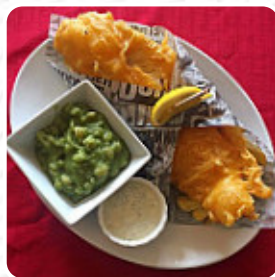

The Swan Inn Menu

<https://menulist.menu>
Thetford Road, St Edmundsbury, United Kingdom
(+44)1359221900

A complete [menu](#) of The Swan Inn from St Edmundsbury covering all 17 meals and drinks can be found here on the food list. For [changing offers](#), please get in touch via phone or use the contact details provided on the website. What [Margarete Okuneva](#) likes about The Swan Inn: a good old fashion beer! the locally brewed strawberry earth is an absolute must. I could've got this all day long. eating here is also very good. I had a tuna melt and my other half had a prawn cocktail. both courts were great. I wouldn't hesitate to eat again. [read more](#). The premises on site are wheelchair accessible and can also be used with a wheelchair or physiological disabilities, and there is no-charge WiFi. If the weather conditions are right, you can also be served outside. At The Swan Inn in St Edmundsbury you can *try delicious vegetarian courses*, that are free from any animal meat or fish, Furthermore, the drinks menu in this eatery is impressive and offers a good and comprehensive assortment of beers from the area and from worldwide, which are definitely worth a try. You have the option to, after the meal (or during it), still relax at the bar with an **alcoholic or non-alcoholic drink**.

BEEF

TUNA

*These types of dishes are
being served*

FISH

TUNA STEAK

ROAST BEEF

The Swan Inn Menu

The Swan Inn