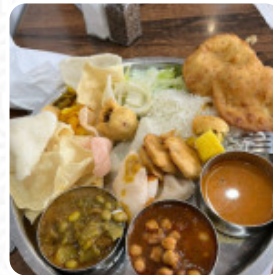

Sharmilee Menu

<https://menulist.menu>

71-73 Belgrave Road, Leicester, United Kingdom

+441162610503,+441162668471 - <https://www.sharmilee.co.uk/>