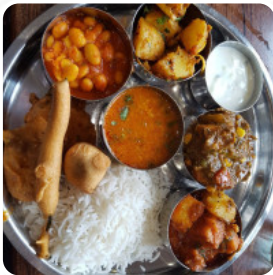

Sharmilee Menu

<https://menulist.menu>

71-73 Belgrave Road, Leicester, United Kingdom

+441162610503,+441162668471 - <https://www.sharmilee.co.uk/>