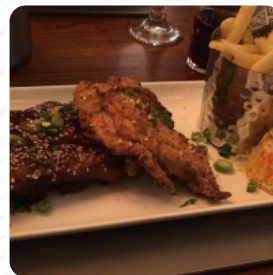

The Royal Toby Menu

<https://menulist.menu>
Manchester Road, Rochdale, United Kingdom
+441706861861 - <http://theroyaltobyhotel.co.uk/>

Here you can find the [menu](#) of *The Royal Toby* in Rochdale. At the moment, there are **17** meals and drinks on the card. You can inquire about changing offers via phone. What [Thepottersman](#) likes about The Royal Toby: I have to start with the food it's nothing short of excellent and great value! The staff were fabulous too it was clear to see that they gelled together. The bedroom was clean, smart and contemporary (though the TV small and in an awkward place it doesn't face the bed and doesn't angle). I was in an even room number on the ground floor. The view was of commercial bins (which could be hidden) and frustratingly they we... [read more](#). The restaurant also offers the possibility to sit outside and eat and drink in pleasant weather, and there is no-charge WLAN. The premises on site are accessible, and therefore no problem for visitors with wheelchairs or physiological disabilities. What [Jeffsheridan](#) doesn't like about The Royal Toby:

Bread with soup rock hard. Roasters hard. Veg cold. Not good overall. Service ok but did bring someone else's drinks order to our table. 2 in our party of 10 were poorly after meal. Rush to toilet poorly, another 2 was but not as bad. Wouldn't recommend and won't be revisiting. [read more](#). At The Royal Toby in Rochdale, there's a **delicious brunch** for breakfast where you can eat as much as you want treat yourself, Particularly fans of the British cuisine are excited about the extensive diversity of traditional dishes and love the typical English cuisine. After the meal (or during it), you can also relax at the bar with a [alcoholic or non-alcoholic drink](#).