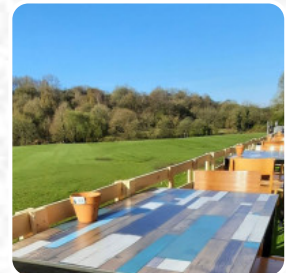

On this website, you can find the *complete [menu](#)* of *Lymefield Tea Room Manchester* from Tameside. Currently, there are 17 menus and drinks available. For seasonal or weekly deals, please contact the restaurant owner directly. You can also contact them through their website. What [User](#) likes about Lymefield Tea Room Manchester:

Called in for a lunch snack on a busy Sunday, but we were warmly welcomed and looked after throughout our stay. Soups were tasty and good portions. Took away carrot cakes and pork pies from the farm shop and really enjoyed them after the long drive home Thank you [read more](#). The rooms on site are wheelchair accessible and can also be used with a wheelchair or physical disabilities, and there is no-charge WiFi. If the weather conditions are right, you can also eat outside. What [barbaraEngland](#) doesn't like about Lymefield Tea Room Manchester:

Just called to buy some food at the Deli section and met a friend in the Cafe...we ordered soup it was awful Vegetable with Macaroni we couldn't eat it ....it was the worst soup ever....the bread was stale.....when asked by the waitress was everything ok we said no it was awful!!!! we couldn't eat it..... dont know why she asked she didn't do anything about it.....we are not serial complainers.....It was tomato so... [read more](#). With the extensive selection of [coffee and tea specialties](#), a visit to Lymefield Tea Room Manchester becomes even more attractive, In the morning they serve a **extensive breakfast** here. You can just get one of the tasty **sandwiches**, a small salad or another snack, if you're not that ravenous, Particularly fans of the British cuisine are excited about the extensive selection of traditional menus and love the typical English cuisine.