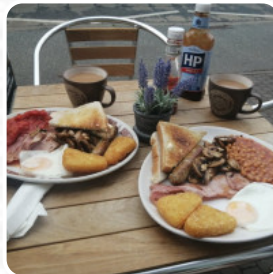

Cafe Cream Menu

<https://menulist.menu>

21A High Street, East Lindsey, United Kingdom

+447421452012 - <https://en-gb.facebook.com/cafecream1/>

On this site, you can find the complete menu of Cafe Cream from East Lindsey. Currently, there are 17 meals and drinks available. For *seasonal or weekly deals*, please contact the owner of the restaurant directly. You can also contact them through their website. What [therealpabloisme](#) likes about Cafe Cream: After sampling mablethorpe we moved on found a hidden gem, (not often said OR found! We went in for a coffee had a weird but tasty bap roast beef onions mushrooms, really tasty! Coffee good keep it up you will do well! [read more](#). The restaurant and its rooms are wheelchair accessible and thus usable with a wheelchair or physiological limitations, Depending on the weather, you can also sit outside and be served. At Cafe Cream from East Lindsey, there are **tasty sandwiches, small salads and other snacks** for quick hunger in between, as well as cold and hot beverages, Likewise, the visitors of the restaurant prefer the comprehensive variety of various coffee and tea specialities that the restaurant provides. If you decide to come for breakfast, a **tasty brunch** is ready for you, Lovers of the English cuisine are impressed by the comprehensive selection of traditional dishes and enjoy the taste of England.