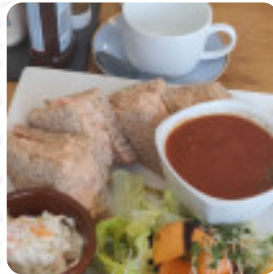

Tata's Cafe Menu

<https://menulist.menu>

36 Main Street, South Lakeland, United Kingdom

(+44)1524297176 - <http://www.facebook.com/pg/tatascafe2016>