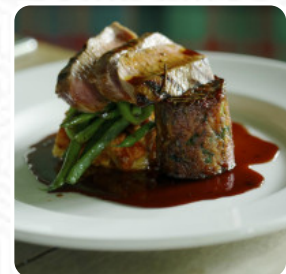

Here you can find the menu of The Anchor Inn in East Hampshire. At the moment, there are 18 menus and drinks on the card. You can inquire about seasonal or weekly deals via phone. What [Kirsten T](#) likes about The Anchor Inn:

A lovely light lunch with friends; although we didn't have huge appetites, what we did eat was delicious smoked trout mousse and mushrooms on sourdough and then crème brûlée. Great coffee and perfect service (from wonderful waitress Alexandra), too. [read more](#). When the weather is pleasant you can also eat outside, And into the accessible spaces also come clientele with wheelchairs or physical disabilities. WLAN is available for free. A roundtrip through Great Britain without getting on a plane is effortlessly possible when it comes to culinary delights: The Anchor Inn in East Hampshire traditionally shines for example with Fish and Chips, mashed potatoes or roast with Yorkshire Pudding and as dessert a **fine Trifle**, Furthermore, the visitors of the establishment enjoy the comprehensive variety of the differing **coffee and tea specialities** that the establishment has available. After the meal (or during it), you have the opportunity to also relax at the bar with a *alcoholic or non-alcoholic drink*, Moreover, the drinks menu of this gastropub offers a good and especially comprehensive variety of beers from the region and the world that are definitely worth a try.