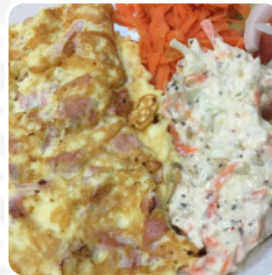

Frankies Cafe Menu

<https://menulist.menu>

81 High Street, Rushmoor, United Kingdom

+441252318599

On this webpage, you can find the complete menu of Frankies Cafe from Rushmoor. Currently, there are 17 menus and drinks available. For seasonal or weekly deals, please contact the restaurant owner directly. You can also contact them through their website. What [User](#) likes about Frankies Cafe:

black pudding, speck mushrooms and eggs all perfectly boiled. bubble and squeak was all blase no squeak it was all kartoffel, no cauliflower. Like other greasy spoons of caffes are the sausage cheap running of the mill. it is 2021, let us have some quality sausage also in the greasy spoon caffes! [read more](#). When the weather is nice you can also eat and drink outside, And into the accessible rooms also come guests with wheelchairs or physiological limitations. What [2Lewis K 1 year ago on Google](#) doesn't like about Frankies Cafe:

Brown looking chips but so under cooked as solid to try eat. Be careful what menu you choose as 2 on display but seems like only take orders from the smaller board. Used to be a really good cafe but won't be visiting again anytime soon. [read more](#). Frankies Cafe from Rushmoor is a *snug café*, where you can enjoy a snack or cake with a **hot coffee or a hot chocolate**, Inthemorning a versatile brunch is offered here. Moreover, there are a wealth of **classically British** menus on the list that will evoke nostalgic feelings in every Brit abroad, there are also fine [vegetarian](#) meals in the menu.