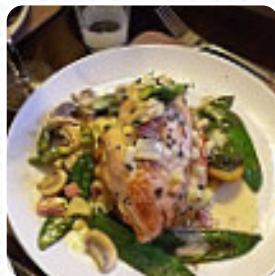

Here you can find the [menu](#) of **The Beaconsfield Arms** in Mid Suffolk. At the moment, there are 17 meals and drinks on the food list. You can inquire about changing offers via phone. What [User](#) likes about The Beaconsfield Arms:

beautiful, traditional, old pub with delicious, honest food for a reasonable price, friendly owners and a friendly atmosphere. handy parking space in front. park with children's playground. [read more](#). As a guest, you can use the WLAN of the place free of charge, And into the accessible rooms also come customers with wheelchairs or physiological limitations. If the weather conditions are right, you can also be served outside. A roundtrip through Great Britain without getting on a plane is easily possible when it comes to culinary delights: The Beaconsfield Arms in Mid Suffolk traditionally shines for instance with Fish and Chips, mashed potatoes or roast with Yorkshire Pudding and as dessert a *delicious Trifle*, Also, the customers of the restaurant love the comprehensive selection of various coffee and tea specialities that the establishment has to offer. Viewing various sports games and matches is equally one of the main attractions when visiting this [sports bar](#), In the morning they serve a **extensive breakfast** here.