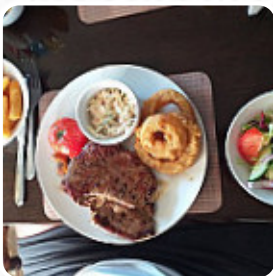

Here you can find the [menu](#) of **The Beaconsfield Arms** in Mid Suffolk. At the moment, there are 17 meals and drinks on the food list. You can inquire about changing offers via phone. What [User](#) likes about The Beaconsfield Arms:

beautiful, traditional, old pub with delicious, honest food for a reasonable price, friendly owners and a friendly atmosphere. handy parking space in front. park with children's playground. [read more](#). As a guest, you can use the WLAN of the place free of charge, And into the accessible rooms also come customers with wheelchairs or physiological limitations. If the weather conditions are right, you can also be served outside. A roundtrip through Great Britain without getting on a plane is easily possible when it comes to culinary delights: The Beaconsfield Arms in Mid Suffolk traditionally shines for instance with Fish and Chips, mashed potatoes or roast with Yorkshire Pudding and as dessert a *delicious Trifle*, Also, the customers of the restaurant love the comprehensive selection of various coffee and tea specialities that the establishment has to offer. Viewing various sports games and matches is equally one of the main attractions when visiting this [sports bar](#), In the morning they serve a **extensive breakfast** here.