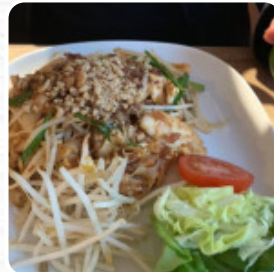

Baan Thai Menu

<https://menulist.menu>
Bromsgrove Street, Wyre Forest, United Kingdom
+44156269292 - <https://1map.top/baan-thai-restaurant-2>