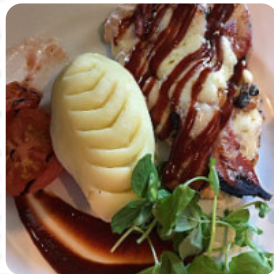

[utm_source=gmb&utm_medium=organic&utm_campaign=homepage](https://www.thetattershallcastle.co.uk/?utm_source=gmb&utm_medium=organic&utm_campaign=homepage)

A complete [menu](#) of **Tattershall Castle Club** from City of London, Westminster covering all 18 dishes and drinks can be found here on the menu. For seasonal or weekly deals, please get in touch via phone or use the contact details provided on the website. What [User](#) likes about Tattershall Castle Club: the castle tattershall is my favorite place. it is a unique 1934 paddle steamer (former passenger ferry) on the Thames opposite the London Eye between Westminster and Embankment tube stations. they can relax in a comfortable environment with a river view. excellent service by professional staff...and nice eating very cheap. her Sunday roast is always delicious and plentiful. [read more](#). In pleasant weather you can even have something in the outdoor area. Tattershall Castle Club from City of London, Westminster is a good place for a bar to a drink after work and be able to hang out with friends, The tasty **sandwiches**, healthy salads and other snacks are also suitable for a snack. It goes without saying that a suitable drink completes a meal; therefore this gastropub serves a diverse variety of scrumptious and local alcoholic options, be it beer or wine. Likewise, the guests of the restaurant prefer the extensive selection of differing [coffee and tea specialities](#) that the establishment provides.