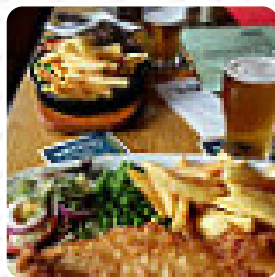

Here you can find the menu of Navy Inn in Plymouth. At the moment, there are 17 dishes and drinks on the food list. You can inquire about seasonal or weekly deals via phone. What [User](#) likes about Navy Inn:

Always love this pub good freshly cooked food (the chef made me a stunning tuna salad thank you), friendly staff, super landlady, and GET THIS .... AIRCON!! How well thought of is that well done [read more](#). In pleasant weather you can even be served in the outdoor area, And into the accessible rooms also come visitors with wheelchairs or physical disabilities. What [User](#) doesn't like about Navy Inn:

Have been going in the Navy Inn for a number of years, always seems to be reasonably busy which is a good sign, it's now known as a bit of a 'lobsters' pub (I use that term in the 18th century military meaning). [read more](#). Navy Inn from Plymouth is a good place for a bar to **a drink after work** and be able to sit with friends or alone, In addition, the cocktail menu that is offered in this established eatery is impressive. It offers a wide selection of beers from the region and the whole world. Furthermore, there are many **typically British** meals on the menu that make the English heart beat faster, In the morning they serve a *tasty breakfast* here.