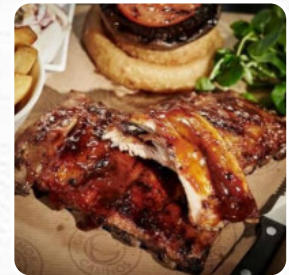

Here you can find the menu of The Gallery At Grosvenor Casino in Plymouth. At the moment, there are 18 menus and drinks on the card. You can inquire about **changing offers** via phone. What [Traceyt](#) likes about The Gallery At Grosvenor Casino:

I ate here recently, the food (lamb kibbeh and Caesar salad with chicken) was okay although the Cesar salad was very overpriced. Where it really excelled was the service...Tom was great, friendly, engaging and down to earth. Nothing seemed too much yet he was ever the professional. I couldn't recommend the service more! [read more](#). The restaurant and its rooms are wheelchair accessible and thus reachable with a wheelchair or physical disabilities, Depending on the weather conditions, you can also sit outside and have something. WiFi is available for free. A journey through Great Britain without getting on a plane is easily possible when it comes to culinary delights: The Gallery At Grosvenor Casino in Plymouth traditionally shines for example with Fish and Chips, mashed potatoes or roast with Yorkshire Pudding and for dessert a **sweet Trifle**, The guests of the establishment also appreciate the comprehensive variety of various coffee and tea specialities that the establishment has to offer. At the bar, you can also relax after the meal (or during it) with an *alcoholic or non-alcoholic drink*, here they serve a diverse brunch for breakfast.