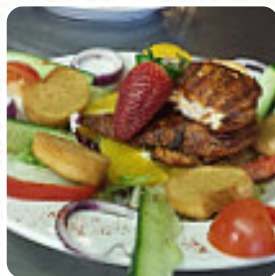

Here you can find the [menu](#) of **Shoeburyness Conservative Club** in Southend-on-Sea. At the moment, there are **8** menus and drinks on the menu. You can inquire about changing offers via phone. What [User](#) likes about Shoeburyness Conservative Club:

they will not be a better or bigger frying dinner than here, its beautiful five stars lena, all from baguettes to fish friday, I had to skate my piece on another teller, it was so big [read more](#). When the weather is nice you can also have something outside. Shoeburyness Conservative Club from Southend-on-Sea is a suitable bar to [have a beer after work](#), and hang out with friends, Moreover, the drinks menu of this gastropub offers a good and especially extensive assortment of beers from the region and the world that are definitely worth a try. If you'd like something sweet to finish off, Shoeburyness Conservative Club does not disappoint with its large *selection of desserts*.