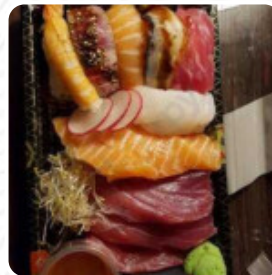

Pink Ginger Extraordinary Sushi Menu

<https://menulist.menu>

Culliganlaan 4, Machelen, Belgium

+3222772000 - <https://www.facebook.com/Pinkgingersushi/>

A complete [menu](#) of Pink Ginger Extraordinary [Sushi](#) from Machelen covering all 13 menus and drinks can be found here on the card. For seasonal or weekly deals, please get in touch via phone or use the contact details provided on the website. What [User](#) likes about Pink Ginger Extraordinary [Sushi](#): geniessen miso suppe and superb pad thai (hähnchen) here the night before the last. the chefs of the dame are also waitress in this small restaurant in the van der valk, so if they type, please do this in cash when it comes to their credit card bill they do not receive. but eat them here, eat it is delicious. [read more](#). With *typical Asian spices* tasty traditional menus are prepared in the kitchen of Pink Ginger Extraordinary [Sushi](#) in Machelen, The inventive fusion of different dishes with fresh and occasionally daring ingredients is highly valued by the customers - a nice example of Asian Fusion. Without doubt, the right drink enhances every meal; with this thought in mind, this gastropub offers a rich variety of scrumptious and regional alcoholic beverages like beer or wine, Delicious particularly are the [Sushi](#) and specialties like [Sashimi](#) that this place is known for.

Pink Ginger Extraordinary Sushi Menu

Sushi Rolls

SUSHI

Extras

WASABI

Sushi

CALIFORNIA ROLL

Appetizer