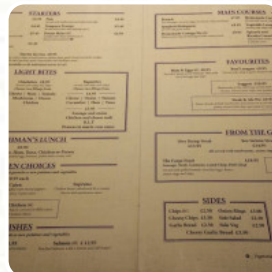

The Old Forge Inn, Whitminster Menu

<https://menulist.menu>

The Old Forge Bristol Road, Whitminster I-GL2 7NY, United Kingdom
+441452741306,+447415975546 - <http://www.oldforgeinn.co.uk/>

On this website, you can find the complete menu of The Old Forge Inn, Whitminster from Whitminster. Currently, there are 17 meals and drinks up for grabs. For *changing offers*, please contact the owner of the restaurant directly. You can also contact them through their website. What [User](#) likes about The Old Forge Inn, Whitminster: had a nice breakfast here on Saturday. they were happy to swallow food that did not like it without having to do it. means a hearty 9 item breakfast, fully recommend [read more](#). The place also offers the possibility to sit outside and be served in pleasant weather, And into the accessible rooms also come customers with wheelchairs or physiological limitations. WiFi is available at no extra cost. At The Old Forge Inn, Whitminster in Whitminster, **tasty, juicy, delicious grill items is freshly roasted** on an open flame and served with delicious sides, At the bar, you can relax with a **cool beer** or other alcoholic and non-alcoholic drinks. Look forward to the enjoyment of delicious [vegetarian](#) dishes, Lovers of the English cuisine are impressed by the comprehensive selection of traditional meals and enjoy the taste of England.

The Old Forge Inn, Whitminster Menu

Salads

GREEK SALAD

Alcoholic Drinks

BEER

Starters & Salads

POTATOE CHIPS

Specialties

GREEK

BAR

These types of dishes are being served

PIZZA

SALAD

Ingredients Used

HAM

CHEESE