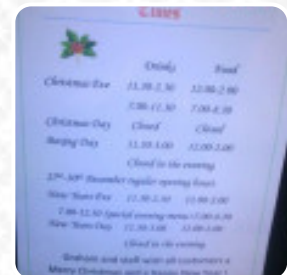

The Holly Bush Inn Belbroughton Menu

<https://menulist.menu>

Bromsgrove Rd, Stourbridge, United Kingdom

+441562730207 - <https://www.facebook.com/The-Hollybush-Inn-Pub-111028005640510/>&opi=79508299

A complete [menu](#) of The Holly Bush Inn Belbroughton from Stourbridge covering all 19 meals and drinks can be found here on the food list. For seasonal or weekly deals, please get in touch via phone or use the contact details provided on the website. What [Stuart Bayles](#) likes about The Holly Bush Inn Belbroughton: Always made welcome, food excellently cooked, well presented and really good value. Parking: Most parking is behind the pub, probably about 20 plus spaces and limited parking to the front including a disabled space close to the front door. Price per person: £10–20 Food: 5 [read more](#). The restaurant and its premises are wheelchair accessible and thus reachable with a wheelchair or physical limitations, Depending on the weather, you can also sit outside and have something. The Holly Bush Inn Belbroughton from Stourbridge is a suitable bar to have a beer after work, and sit with friends or alone, The fine **sandwiches**, healthy salads and other snacks can be planned well as a snack.