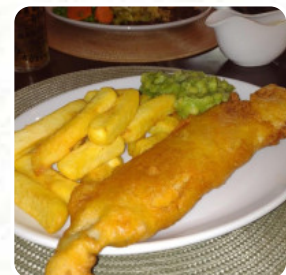

A comprehensive [menu](#) of Jj's Burnley At The Dugdale from Burnley covering all 19 menus and drinks can be found here on the menu. For *changing offers*, please get in touch via phone or use the contact details provided on the website. What [Lorraine Leach](#) likes about Jj's Burnley At The Dugdale:

Five of us went here for breakfast because everyone commented on how nice it was and we were not disappointed, food was lovely fresh and hot, service was excellent and was definitely value for money. Service: Dine in Meal type: Breakfast Price per person: £10–20 [read more](#). The restaurant is accessible and can therefore also be used with a wheelchair or physiological disabilities, Depending on the weather, you can also sit outside and eat and drink. Jj's Burnley At The Dugdale from Burnley is the perfect place if you want to sample delightful American courses like burgers or barbecue, The customers of the establishment also appreciate the comprehensive selection of various **coffee and tea specialities** that the establishment has to offer. If you decide to come for breakfast, you are offered a versatile brunch, They also present scrumptious South American dishes to you on the menu.