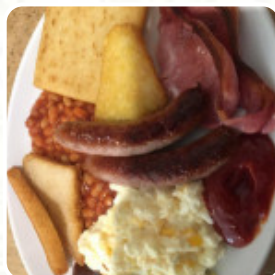

A comprehensive [menu](#) of Jj's Burnley At The Dugdale from Burnley covering all 19 menus and drinks can be found here on the menu. For *changing offers*, please get in touch via phone or use the contact details provided on the website. What [Lorraine Leach](#) likes about Jj's Burnley At The Dugdale:

Five of us went here for breakfast because everyone commented on how nice it was and we were not disappointed, food was lovely fresh and hot, service was excellent and was definitely value for money. Service: Dine in Meal type: Breakfast Price per person: £10–20 [read more](#). The restaurant is accessible and can therefore also be used with a wheelchair or physiological disabilities, Depending on the weather, you can also sit outside and eat and drink. Jj's Burnley At The Dugdale from Burnley is the perfect place if you want to sample delightful American courses like burgers or barbecue, The customers of the establishment also appreciate the comprehensive selection of various **coffee and tea specialities** that the establishment has to offer. If you decide to come for breakfast, you are offered a versatile brunch, They also present scrumptious South American dishes to you on the menu.