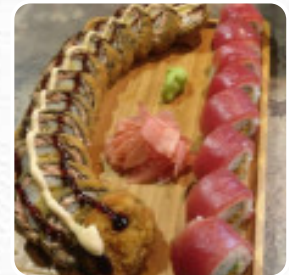

Here you can find the [menu of Koharu](#) in Diest. At the moment, there are **14** menus and drinks on the menu. You can inquire about *changing offers* via phone. What [User](#) likes about Koharu:

We enjoyed the Pacific sushi boat. The products were all fresh and cut with care. The ratio of fish to rice was perfect and there was sufficient variety. There was a quiet, serene atmosphere that fits well within the context. Children are certainly welcome and will receive suitable children's chopsticks to eat with. Highly recommended.

Kid-friendliness: Correct and friendly service towards children. Because our son c... [read more](#). What [User](#) doesn't like about Koharu:

Wanted to make a reservation day for 14/07 to 7:00 A.M., 20:30 wasn't possible. Then at 18:30. Which turns out, left at 7:50, still empty the kettle. Sushi was undermathic. Wrong was okay, it'll stick to that. [read more](#). With fresh ingredients like fish, vegetables and meat, Koharu from [Diest](#) prepares for you delicious sushi (e.g., Nigiri and Inside-Out) and many additional variations, on the daily specials there are also a lot of Asian dishes. A lot of fresh vegetables, fish and meat is used in the easily digestible Japanese cuisine of Koharu, The inventive fusion of different dishes with fresh and partially daring ingredients is highly valued by the customers - a nice example of Asian Fusion.