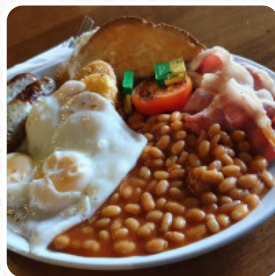

Swan Needham Market Menu

<https://menulist.menu>

9 High St, Needham Market, United Kingdom, Wattisham United Kingdom

+441473354249,+441449723711 - <https://swanneedhammarket.co.uk/&opi=79508299>