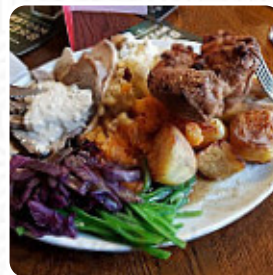

Here you can find the [menu](#) of The George Inn in Elmbridge. At the moment, there are **10** meals and drinks on the food list. You can inquire about changing offers via phone. What [User](#) likes about The George Inn: we have been there twice and hunt the cheap meals. it is a definitiw family friendly pub. they have a playground on the outside, even a nappy changing station! child menu is available. Friday and Saturday, but they will not allow anyone under 18: do not forget to eat is quite decent. you are worth: can not complain for the 6 pounds of roast flour and 5 pounds on Monday night. many drinks to choose from. service is go... [read more](#). In beautiful weather you can even eat and drink in the outdoor area, and there is complimentary WLAN. What [Swise 89](#) doesn't like about The George Inn:

Only value regular customers, and despite booking table the landlord refused to give us table as locals were sat there already. Do not consistently enforce Covid regulation. Any other pub in the area would be more friendly and pleasant to visit- don't waste your time or money!!! [read more](#). For those who want to **a beer after work** and hang out with friends, The George Inn from Elmbridge is a good bar, Moreover, the drinks menu of this gastropub offers a good and especially comprehensive assortment of beers from the region and the world that are definitely worth a try. The *burgers of this restaurant* are among the highlights and are usually served with side dishes such as chips, leaf and cabbage salads or wedges.