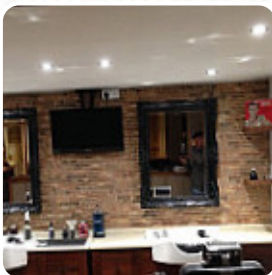

Here you can find the [menu](#) of The George Inn in Elmbridge. At the moment, there are **10** meals and drinks on the food list. You can inquire about changing offers via phone. What [User](#) likes about The George Inn: we have been there twice and hunt the cheap meals. it is a definitiw family friendly pub. they have a playground on the outside, even a nappy changing station! child menu is available. Friday and Saturday, but they will not allow anyone under 18: do not forget to eat is quite decent. you are worth: can not complain for the 6 pounds of roast flour and 5 pounds on Monday night. many drinks to choose from. service is go... [read more](#). In beautiful weather you can even eat and drink in the outdoor area, and there is complimentary WLAN. What [Swise 89](#) doesn't like about The George Inn:

Only value regular customers, and despite booking table the landlord refused to give us table as locals were sat there already. Do not consistently enforce Covid regulation. Any other pub in the area would be more friendly and pleasant to visit- don't waste your time or money!!! [read more](#). For those who want to **a beer after work** and hang out with friends, The George Inn from Elmbridge is a good bar, Moreover, the drinks menu of this gastropub offers a good and especially comprehensive assortment of beers from the region and the world that are definitely worth a try. The *burgers of this restaurant* are among the highlights and are usually served with side dishes such as chips, leaf and cabbage salads or wedges.