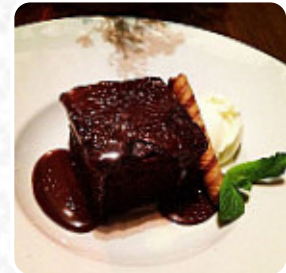

Angel Inn Menu

<https://menulist.menu>

Windermere & Around, Helm Rd, Bowness-on-Windermere, South Lakeland, United Kingdom

(+44)1539444080 - <https://the-angelinn.com>

On this site, you can find the complete menu of Angel Inn from South Lakeland. Currently, there are 19 dishes and drinks available. For seasonal or weekly deals, please contact the owner of the restaurant directly. You can also contact them through their website. What [Abigail Graham](#) likes about Angel Inn: fantastic meal tonight, great service and melt in mouth steak. all employees were great with our two children, happy to put my Fussy-Esser and provided them with activities. the food is delivered by us within half an hour. will come back in any case! [read more](#). For those who want to **a cocktail after work** and sit with friends or alone, Angel Inn from South Lakeland is a good bar, Forbreakfast a versatile brunch is offered here. Look forward to the enjoyment of **scrumptious vegetarian dishes**, Moreover, the menu of this gastropub offers a good and especially large selection of beers from the region and the world that are definitely worth a try.