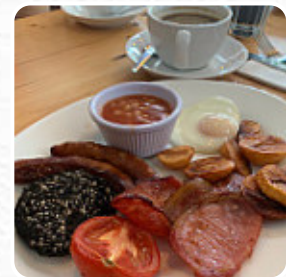

A comprehensive [menu](#) of Mcleary's Cafe from Waterford covering all **12** meals and drinks can be found here on the card. For changing offers, please get in touch via phone or use the contact details provided on the website.

What [User](#) likes about Mcleary's Cafe:

I have dined there many times before Covid and shortly at the end of restrictions. Service couldn't be better. The food items delicious. Love love this restaurant. Service top notch. Wine list covers all the bases. Great [read more](#). The premises on site are wheelchair accessible and can also be used with a wheelchair or physiological limitations, Depending on the weather conditions, you can also sit outside and be served. What [User](#) doesn't like about Mcleary's Cafe:

Had high expectations due to the restaurant being superb. Boy was it a let down. Got the pasta and a panini. The pasta was simply a jar of sauce thrown over cooked pasta and I'd get a better panini in a garage deli. Lovely looking...place but very poor food. [read more](#). Mcleary's Cafe from Waterford is a suitable bar to a drink after work, and hang out with friends, In addition, you'll find sweet delicacies, cake, small snacks and chilled refreshments and hot beverages here. Not to be left out is the comprehensive diversity of *coffee and tea specialties* in this locale, here they serve a **appetizing brunch** in the morning.