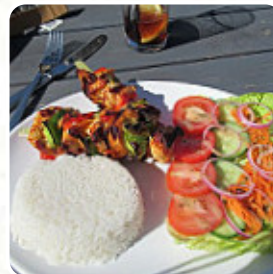

Cinque Ports Arms Menu

<https://menulist.menu>
1 High Street, Shepway, United Kingdom
(+44)1797361894 - <http://www.cinqueportsarms.pub>