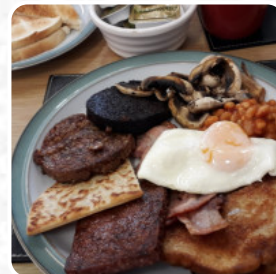

## The Pace Cafe Menu

<https://menulist.menu>

Old School, Station Road, Highland, United Kingdom

(+44)1667462924 - <https://www.facebook.com/Pace-Cafe-1413425662310438/>

On this homepage, you can find the [complete menu](#) of The Pace Cafe from Highland. Currently, there are 18 dishes and drinks up for grabs. For **changing offers**, please contact the restaurant owner directly. You can also contact them through their website. What [Rosie Thomas](#) likes about The Pace Cafe: