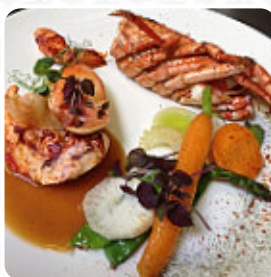

## *Michel Menu*

<https://menulist.menu>

Rue Arthur Mahaux 3, Boninne, Belgium

+3281215473,+33186995715 - <https://www.restaurantmichel.be/>

The *menu of Michel* from Boninne includes 18 dishes. On average, [dishes or drinks on the menu](#) cost about \$18.1. The categories can be viewed on the menu below. What [User](#) likes about Michel: beautiful discovery and yet a restaurant established for many years. kitchen that combines tradition and a small twist that enhances everything. We'll go back there with pleasure. [read more](#). The premises on site are wheelchair accessible and can also be used with a wheelchair or physical limitations, Depending on the weather, you can also sit outside and be served. WiFi is available at no extra cost. If you feel like **a treat**, you should visit Michel because they have **delicious desserts** that will surely satisfy the sweet-tooth in you, the place offers however also menus typical for Europe. You can also look forward to fine [vegetarian](#) cuisine, It's possible to chill out at the bar with a cool beer or other alcoholic and non-alcoholic drinks.