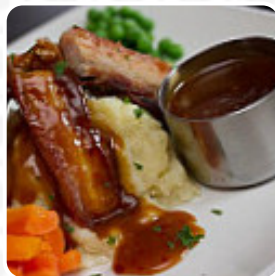

Here you can find the menu of The Griffin Inn in Cornwall, Isles of Scilly. At the moment, there are **18** menus and drinks on the menu. You can inquire about [changing offers](#) via phone. What [Stevetrump](#) likes about The Griffin Inn:

The Griffin is the best Carvery ever. The meat is so fresh, it's cooked so well. The pork the beef are just amazing. Great value too. Been once this year and three times last and it never disappoints. [read more](#). The place also offers the possibility to sit outside and have something in nice weather, and there is free WLAN. The rooms on site are accessible, and therefore no problem for guests with wheelchairs or physiological disabilities. A journey through Great Britain without getting on a plane is effortlessly possible when it comes to culinary delights: The Griffin Inn in Cornwall, Isles of Scilly traditionally shines for instance with Fish and Chips, *mashed potatoes* or roast with Yorkshire Pudding and as dessert a sweet Trifle, In the morning a **delicious brunch** is offered here. After the meal (or during it), you have the opportunity to still relax at the bar with a alcoholic or non-alcoholic drink, In addition, the drinks menu that is offered in this established eatery is impressive. It offers a diverse diversity of beers from the region and the whole world.