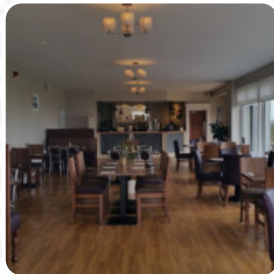

## ***Lighthouse Bar Restaurant Menu***

<https://menulist.menu>

Seacliff, Killea, X91 C677, Ireland, Waterford

+35351383151 - <http://www.dunmoreholiday.ie/>

A **comprehensive [menu](#)** of **Lighthouse Bar Restaurant** from Waterford covering all 18 menus and drinks can be found here on the food list. For **seasonal or weekly deals**, please get in touch via phone or use the contact details provided on the website. What [Sightseer690271](#) likes about Lighthouse Bar Restaurant: Had dinner here last night and the food was excellent . The staff were attentive and friendly . The view from here is amazing and the restaurant bar takes full advantage of this. They have a short but excellent list of cocktails . We had a passion fruit martini which was delicious . There is also a cafe that opens at 11pm that does pastries , tea & coffes , [View all feedback](#). What [Adventuringcouple](#) doesn't like about Lighthouse Bar Restaurant: We were delighted with food and location but waitress was very unwelcoming and said we had an hour before the restaurant was booked unless we wanted to sit outside. We sat outside, we had to pay up front and we asked for water with our food , she said she would bring it out but didn't. We had food given to us in boxes and no cutlery . Never asked if everything was ok , such a shame it could have been fab and there wa... [View all feedback](#).