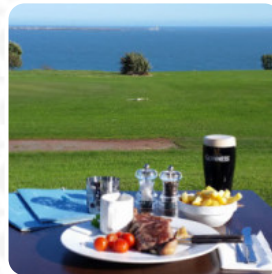

## ***Lighthouse Bar Restaurant Menu***

<https://menulist.menu>

Seacliff, Killea, X91 C677, Ireland, Waterford

+35351383151 - <http://www.dunmoreholiday.ie/>

A **comprehensive [menu](#)** of **Lighthouse Bar Restaurant** from Waterford covering all 18 menus and drinks can be found here on the food list. For **seasonal or weekly deals**, please get in touch via phone or use the contact details provided on the website. What [Sightseer690271](#) likes about Lighthouse Bar Restaurant: Had dinner here last night and the food was excellent . The staff were attentive and friendly . The view from here is amazing and the restaurant bar takes full advantage of this. They have a short but excellent list of cocktails . We had a passion fruit martini which was delicious . There is also a cafe that opens at 11pm that does pastries , tea & coffes , [View all feedback](#). What [Adventuringcouple](#) doesn't like about Lighthouse Bar Restaurant: We were delighted with food and location but waitress was very unwelcoming and said we had an hour before the restaurant was booked unless we wanted to sit outside. We sat outside, we had to pay up front and we asked for water with our food , she said she would bring it out but didn't. We had food given to us in boxes and no cutlery . Never asked if everything was ok , such a shame it could have been fab and there wa... [View all feedback](#).

## *Lighthouse Bar Restaurant*

Seacliff, Killea, X91 C677,  
Ireland, Waterford

**Opening Hours:**  
Sunday 10:00-18:00  
Friday 10:00-18:00  
Saturday 10:00-18:00

 gallery image