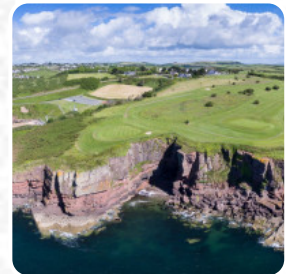

A **comprehensive [menu](#)** of **Lighthouse Bar Restaurant** from Waterford covering all 18 menus and drinks can be found here on the food list. For **seasonal or weekly deals**, please get in touch via phone or use the contact details provided on the website. What [Sightseer690271](#) likes about Lighthouse Bar Restaurant: Had dinner here last night and the food was excellent . The staff were attentive and friendly . The view from here is amazing and the restaurant bar takes full advantage of this. They have a short but excellent list of cocktails . We had a passion fruit martini which was delicious . There is also a cafe that opens at 11pm that does pastries , tea & coffes , [View all feedback](#). What [Adventuringcouple](#) doesn't like about Lighthouse Bar Restaurant: We were delighted with food and location but waitress was very unwelcoming and said we had an hour before the restaurant was booked unless we wanted to sit outside. We sat outside, we had to pay up front and we asked for water with our food , she said she would bring it out but didn't. We had food given to us in boxes and no cutlery . Never asked if everything was ok , such a shame it could have been fab and there wa... [View all feedback](#).