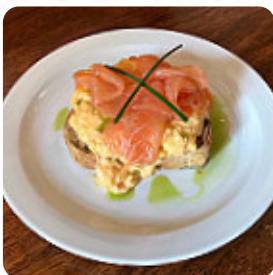

On this homepage, you can find the *complete [menu](#)* of *The Crown Inn* from South Oxfordshire. Currently, there are **18** menus and drinks available. For **changing offers**, please contact the owner of the restaurant directly. You can also contact them through their website. What [User](#) likes about The Crown Inn:

a fabulous, rustic country pub with open fires and quarry floors. beautiful highly padded wood deposits and horses brass complete the look. dogs and delicacies welcome. we came here to Sunday dinner and were very happy. mum and I had the venison ragout (filz. a little guilty after I had seen a huge herd of beautiful brain in the stonor park) with bratkartoffels, flower charcoal and bratgemüse. my man and my daughter... [View all feedback](#).

What [User](#) doesn't like about The Crown Inn:

We've been visiting The Crown with family for a walk and lunch for years. It's an idyllic spot, with a lovely sunny terrace in the summer and roaring fires in the winter. But sadly we won't be going back for Sunday lunch. Food was just...deeply average school dinner level roast. Chewy crackling, a pile of smashed up veg, undercooked roast potatoes, packet style thin gravy over everything no sense of home cooking or c... [View all feedback](#).