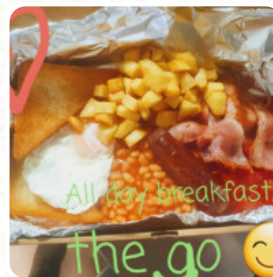

Hilltop Cafe Menu

<https://menulist.menu>

Rougham Hill, St Edmundsbury, United Kingdom

+441284753114 - <https://www.facebook.com/hilltopcafebse/>

A complete [menu](#) of Hilltop Cafe from St Edmundsbury covering all 8 menus and drinks can be found here on the card. For **changing offers**, please get in touch via phone or use the contact details provided on the website.