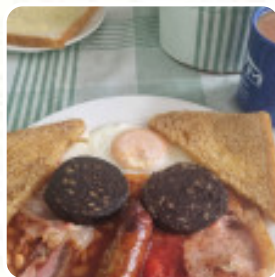

A complete [menu](#) of Hilltop Cafe from St Edmundsbury covering all 8 menus and drinks can be found here on the card. For **changing offers**, please get in touch via phone or use the contact details provided on the website.