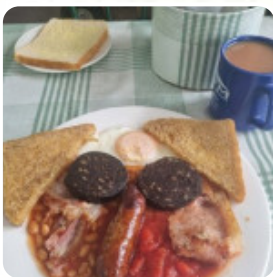

A complete [menu](#) of Hilltop Cafe from St Edmundsbury covering all 8 menus and drinks can be found here on the card. For **changing offers**, please get in touch via phone or use the contact details provided on the website.