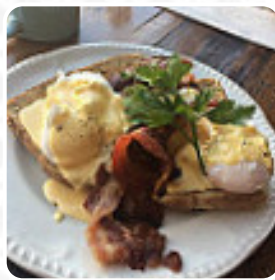

A complete [menu](#) of The Faraway Tree from Bristol, City of covering all **19** menus and drinks can be found here on the menu. For **seasonal or weekly deals**, please get in touch via phone or use the contact details provided on the website.