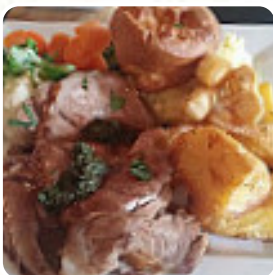

Here you can find the [menu](#) of *The Village Swan* in Aylesbury Vale. At the moment, there are **18** menus and drinks on the food list. You can inquire about **seasonal** or **weekly deals** via phone.