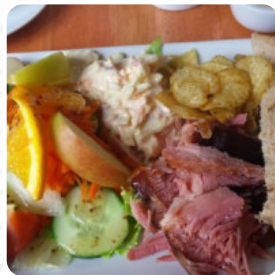

A comprehensive [menu](#) of Jelly Roll Cafe from [Tewkesbury](#) covering all 18 courses and drinks can be found here on the menu. For *seasonal or weekly deals*, please get in touch via phone or use the contact details provided on the website.