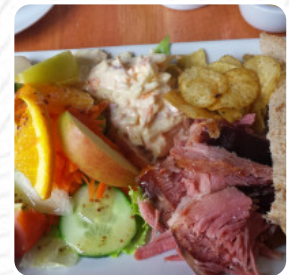

A comprehensive [menu](#) of Jelly Roll Cafe from [Tewkesbury](#) covering all 18 courses and drinks can be found here on the menu. For *seasonal or weekly deals*, please get in touch via phone or use the contact details provided on the website.