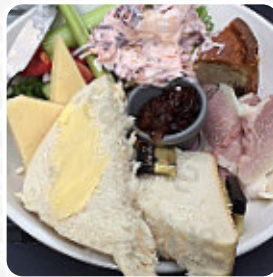

Milo's Cafe Menu

<https://menulist.menu>

Bennetts Place High Street, Market Harborough I-LE16 7NL, United Kingdom

+441858434636

Here you can find the [menu](#) of Milo's Cafe in [Market Harborough](#). At the moment, there are 18 courses and drinks on the card. You can inquire about **seasonal** or **weekly deals** via phone.