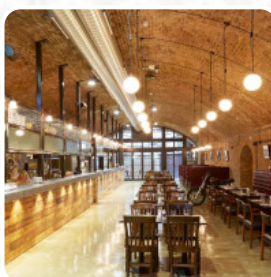

## ***The Bike Shed Motorcycle Club Menu***

<https://menulist.menu>

384 Old Street, London EC1V 9LT, United Kingdom  
+442077298114 - <http://www.thebikeshed.cc>

The menu of **The Bike Shed Motorcycle Club** from London includes **75** dishes. On average, *dishes or drinks on [the menu](#)* cost about £6. The categories can be viewed on the menu below.