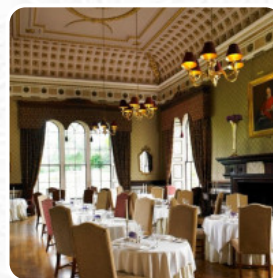

The restaurant from Harrogate offers **20** different **dishes** and **drinks** on [the menu](#) at an average price of £18.

Afternoon Tea at Swinton Park Hotel Menu

Main

CREAM TEA £9

Schwarze Tees

EARL GREY